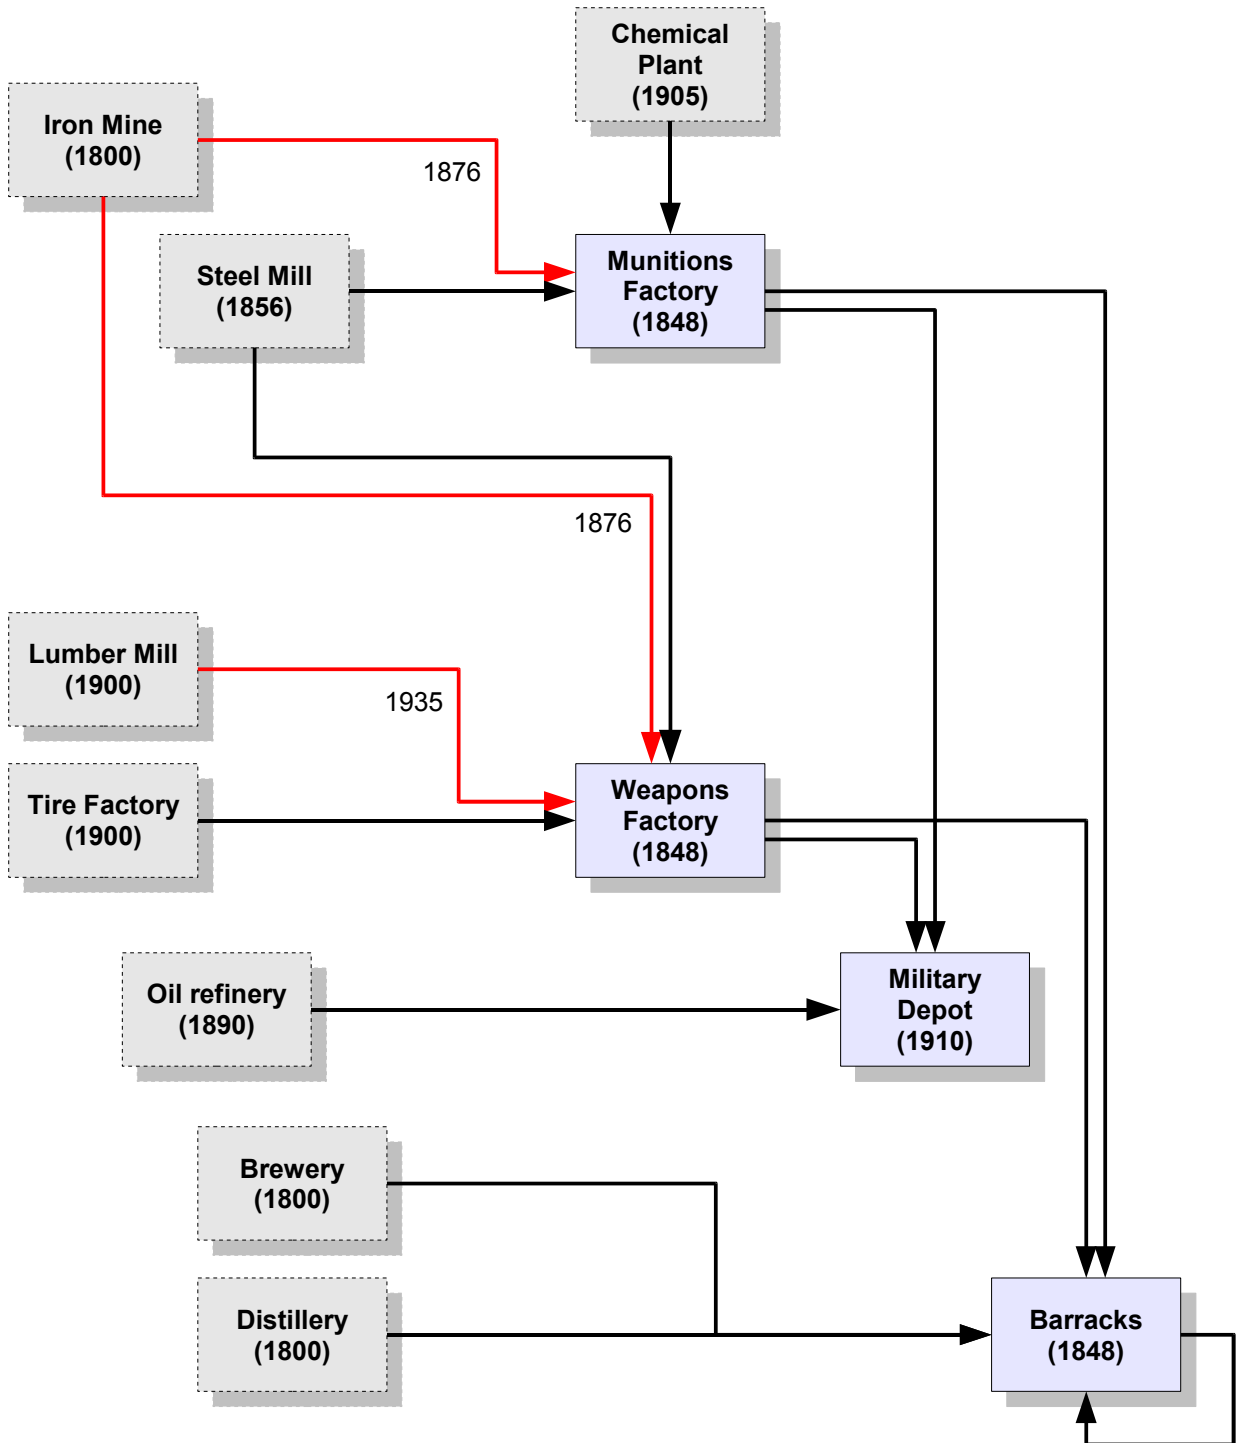

Railroad Tycoon 3 Industry Model v1.05

Railroad Tycoon 3 Industry Model v1.05 (cont.)

Railroad Tycoon 3 Industry Model, v1.05

Military 'industries'

Railroad Tycoon 3 Industry Model, v1.05

Legend

Industry
Name
(Start Year)

Industry.

Industry
Name
(Start Year)

Industry described on another page.

Industry
Name
(Start Year)

Industry whose supply is demanded by Houses
(and therefore also Cities).

Industry
Name
(Start Year)

Stop Year

Industry whose supply is demanded by Houses
(and therefore also Cities) for a limited time.
Stop Year is indicated.

Cargo flow.

Bonus Cargo flow.

Limited Cargo flow. Stop Year is indicated.