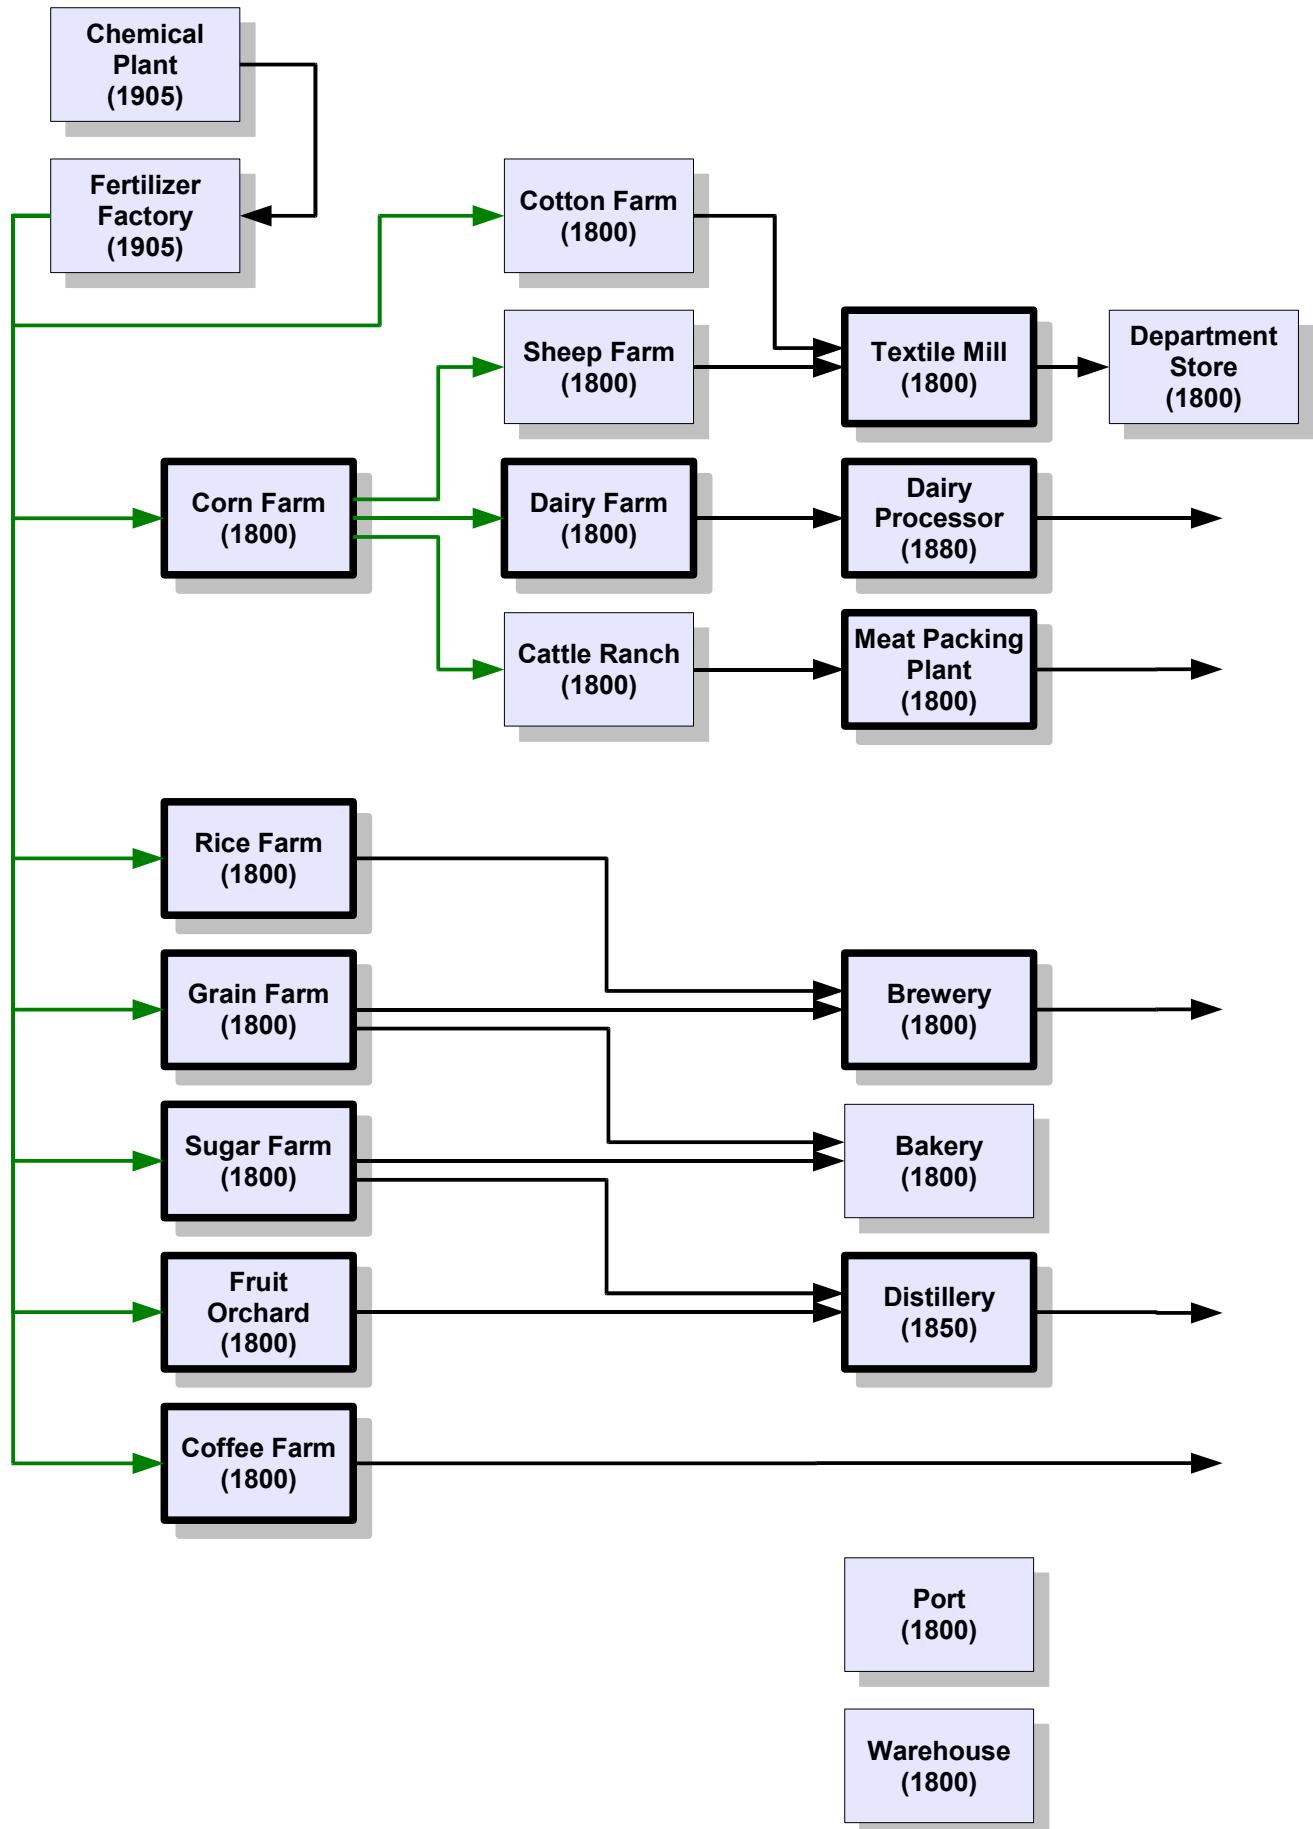

Railroad Tycoon 3 Industry Model v1.05

Railroad Tycoon 3 Industry Model v1.05 (cont.)

Railroad Tycoon 3 Industry Model, v1.05

Military 'industries'

Railroad Tycoon 3 Industry Model, v1.05

Legend

Industry
Name
(Start Year)

Industry.

Industry
Name
(Start Year)

Industry described on another page.

Industry
Name
(Start Year)

Industry whose supply is demanded by Houses
(and therefore also Cities).

Industry
Name
(Start Year)

Stop Year

Industry whose supply is demanded by Houses
(and therefore also Cities) for a limited time.
Stop Year is indicated.

Cargo flow.

Bonus Cargo flow.

Limited Cargo flow. Stop Year is indicated.