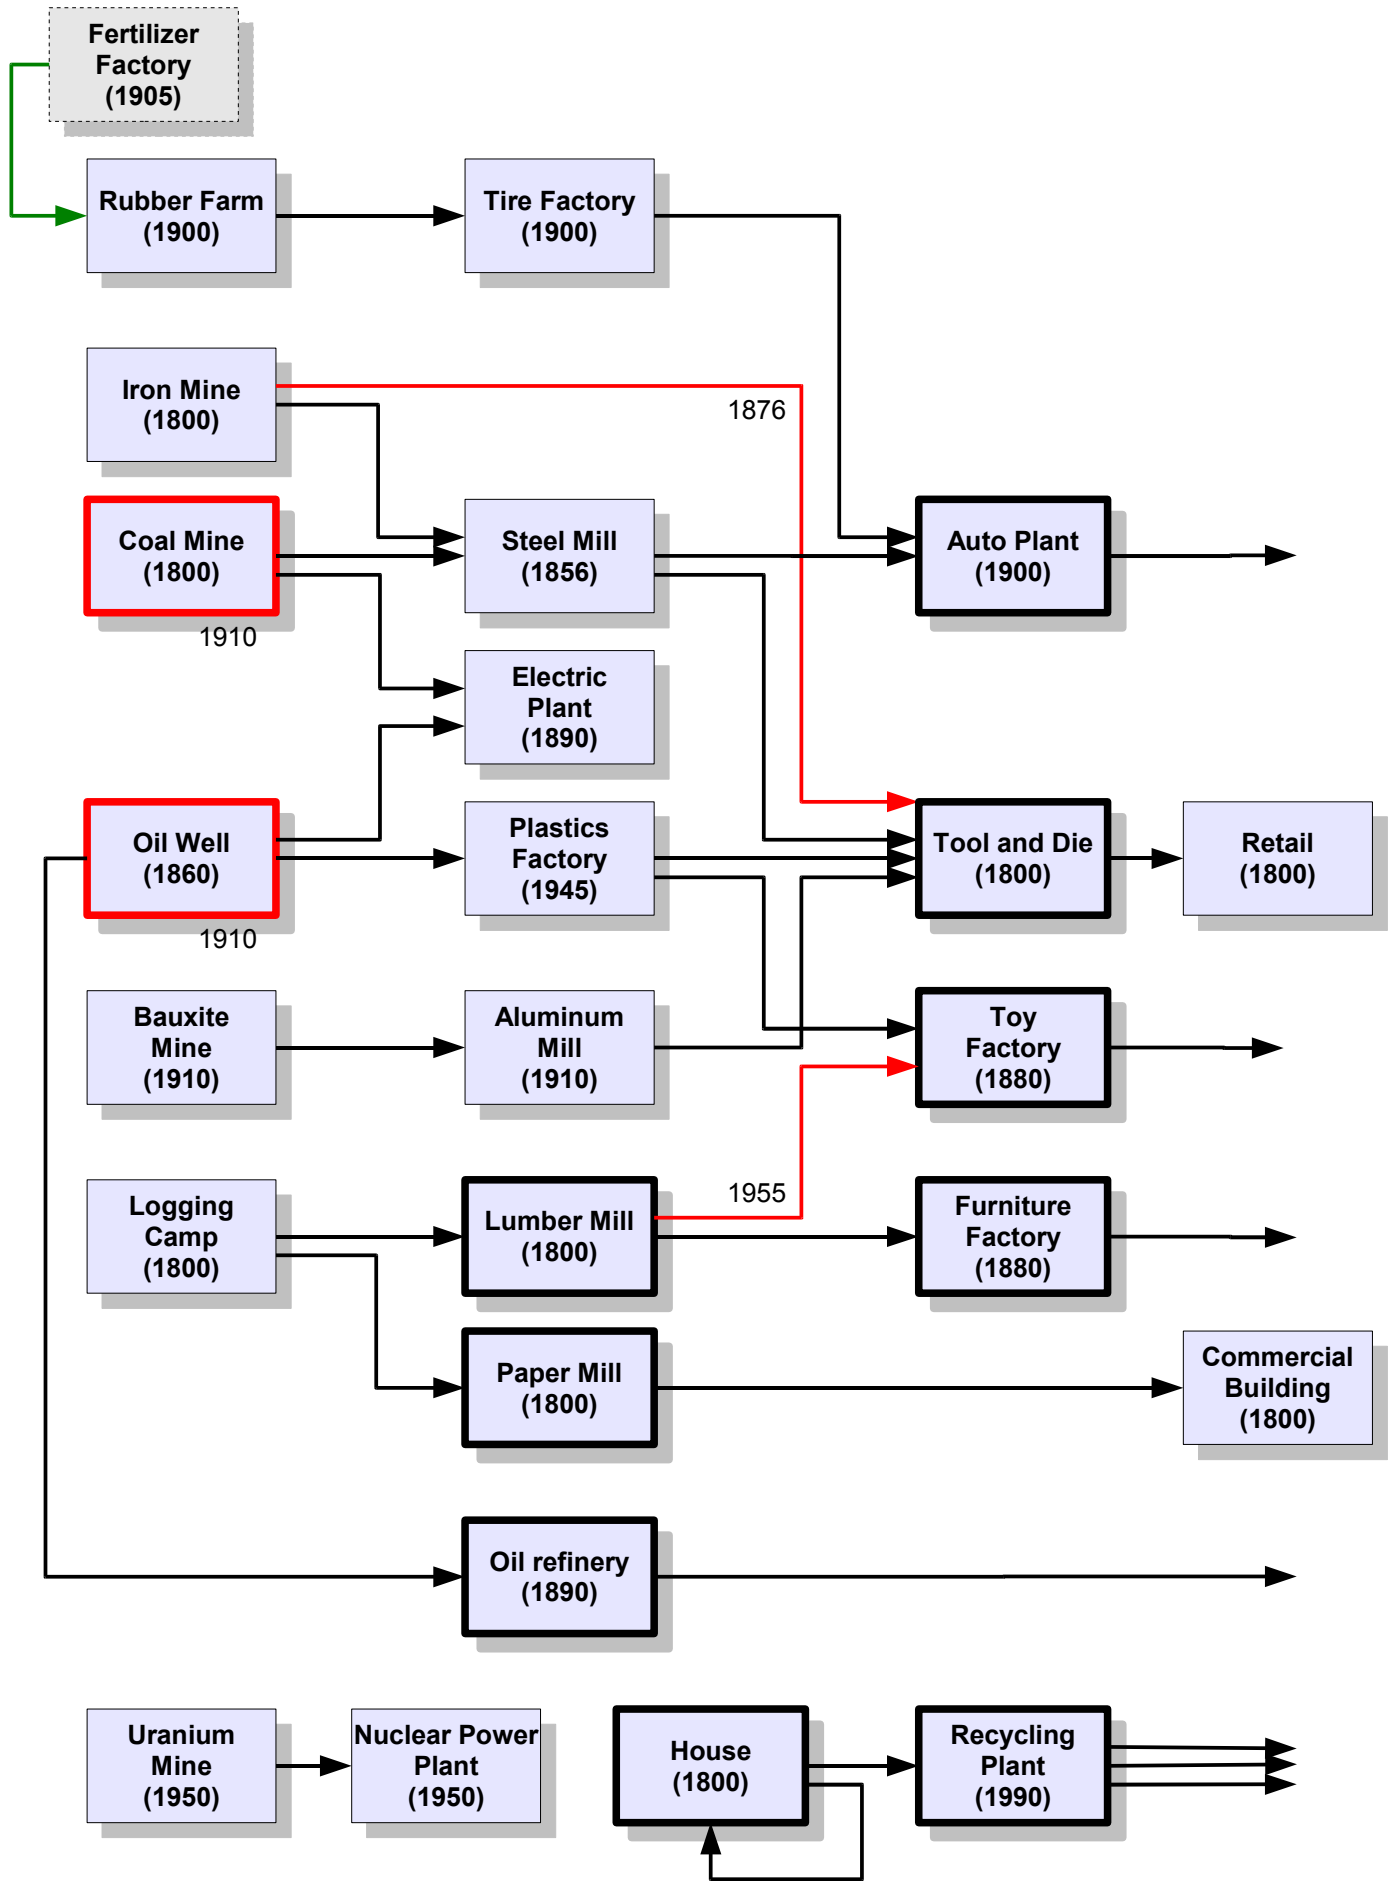

Railroad Tycoon 3 Industry Model v1.05

Railroad Tycoon 3 Industry Model v1.05 (cont.)

Railroad Tycoon 3 Industry Model, v1.05

Military 'industries'

Railroad Tycoon 3 Industry Model, v1.05

Legend

Industry
Name
(Start Year)

Industry.

Industry
Name
(Start Year)

Industry described on another page.

Industry
Name
(Start Year)

Industry whose supply is demanded by Houses
(and therefore also Cities).

Industry
Name
(Start Year)

Stop Year

Industry whose supply is demanded by Houses
(and therefore also Cities) for a limited time.
Stop Year is indicated.

Cargo flow.

Bonus Cargo flow.

Limited Cargo flow. Stop Year is indicated.